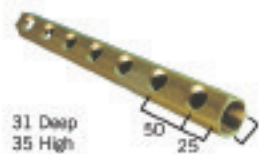

MANIFOLDS - VERDELERS - COLLECTEURS - VERTEILER

- 1
- 2
- 3
- 4
- 5
- 6
- 7
- 8
- 9
- 10
- 11

Type: V-06

Manifold 1", 1/2" female thread, 3/8" air vent hole
Verdeler 1", 1/2" aansluitingen, 3/8" ontluichtingsopening
Collecteur 1", conn. 1/2" femelle, conn. 3/8" pour purgeur
Verteiler 1", 1/2" IG, 3/8" Loch für Entlüftung

Article number	pc / Box	Type	Subgroup
V-060402	1 pc. / 64 pc.	1" 2x1/2" x 3/8"	
V-060403	1 pc. / 48 pc.	1" 3x1/2" x 3/8"	
V-060404	1 pc. / 30 pc.	1" 4x1/2" x 3/8"	
V-060405	1 pc. / 28 pc.	1" 5x1/2" x 3/8"	
V-060406	1 pc. / 20 pc.	1" 6x1/2" x 3/8"	
V-060407	1 pc. / 25 pc.	1" 7x1/2" x 3/8"	
V-060408	1 pc. / 20 pc.	1" 8x1/2" x 3/8"	
V-060409	1 pc. / 20 pc.	1" 9x1/2" x 3/8"	
V-060410	1 pc. / 20 pc.	1" 10x1/2" x 3/8"	

Type: V-05-Z

Manifold 3/4", 1/2" female thread
Verdeler 3/4", 1/2" aansluitingen
Collecteur 3/4", conn. 1/2" femelle
Verteiler 3/4", 1/2" IG

Article number	pc / Box	Type	Subgroup
V-050402-Z	1 pc. / 75 pc.	3/4" 2x1/2"	
V-050403-Z	1 pc. / 48 pc.	3/4" 3x1/2"	
V-050404-Z	1 pc. / 30 pc.	3/4" 4x1/2"	
V-050405-Z	1 pc. / 42 pc.	3/4" 5x1/2"	
V-050406-Z	1 pc. / 20 pc.	3/4" 6x1/2"	
V-050407-Z	1 pc. / 18 pc.	3/4" 7x1/2"	
V-050408-Z	1 pc. / 25 pc.	3/4" 8x1/2"	
V-050409-Z	1 pc. / 20 pc.	3/4" 9x1/2"	
V-050410-Z	1 pc. / 20 pc.	3/4" 10x1/2"	

Type: V-06-Z

Manifold 1", 1/2" female thread
Verdeler 1", 1/2" aansluitingen
Collecteur 1", conn. 1/2" femelle
Verteiler 1", 1/2" IG

Article number	pc / Box	Type	Subgroup
V-060402-Z	1 pc. / 64 pc.	1" 2x1/2"	
V-060403-Z	1 pc. / 48 pc.	1" 3x1/2"	
V-060404-Z	1 pc. / 30 pc.	1" 4x1/2"	
V-060405-Z	1 pc. / 28 pc.	1" 5x1/2"	
V-060406-Z	1 pc. / 20 pc.	1" 6x1/2"	
V-060407-Z	1 pc. / 25 pc.	1" 7x1/2"	
V-060408-Z	1 pc. / 20 pc.	1" 8x1/2"	
V-060409-Z	1 pc. / 20 pc.	1" 9x1/2"	
V-060410-Z	1 pc. / 20 pc.	1" 10x1/2"	