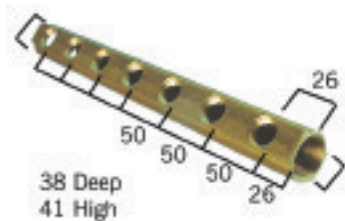

MANIFOLDS - VERDELERS - COLLECTEURS - VERTEILER

- 1
- 2
- 3
- 4
- 5
- 6
- 7
- 8
- 9
- 10
- 11

Type: V-06

Manifold 1", 1/2" female thread, 3/8" air vent hole
Verdeler 1", 1/2" aansluitingen, 3/8" ontluichtingsopening
Collecteur 1", conn. 1/2" femelle, conn. 3/8" pour purgeur
Verteiler 1", 1/2" IG, 3/8" Loch für Entlüftung

Article number	pc / Box	Type	Subgroup
V-060402	1 pc. / 64 pc.	1" 2x1/2" x 3/8"	
V-060403	1 pc. / 48 pc.	1" 3x1/2" x 3/8"	
V-060404	1 pc. / 30 pc.	1" 4x1/2" x 3/8"	
V-060405	1 pc. / 28 pc.	1" 5x1/2" x 3/8"	
V-060406	1 pc. / 20 pc.	1" 6x1/2" x 3/8"	
V-060407	1 pc. / 25 pc.	1" 7x1/2" x 3/8"	
V-060408	1 pc. / 20 pc.	1" 8x1/2" x 3/8"	
V-060409	1 pc. / 20 pc.	1" 9x1/2" x 3/8"	
V-060410	1 pc. / 20 pc.	1" 10x1/2" x 3/8"	

Type: V-05-Z

Manifold 3/4", 1/2" female thread
Verdeler 3/4", 1/2" aansluitingen
Collecteur 3/4", conn. 1/2" femelle
Verteiler 3/4", 1/2" IG

Article number	pc / Box	Type	Subgroup
V-050402-Z	1 pc. / 75 pc.	3/4" 2x1/2"	
V-050403-Z	1 pc. / 48 pc.	3/4" 3x1/2"	
V-050404-Z	1 pc. / 30 pc.	3/4" 4x1/2"	
V-050405-Z	1 pc. / 42 pc.	3/4" 5x1/2"	
V-050406-Z	1 pc. / 20 pc.	3/4" 6x1/2"	
V-050407-Z	1 pc. / 18 pc.	3/4" 7x1/2"	
V-050408-Z	1 pc. / 25 pc.	3/4" 8x1/2"	
V-050409-Z	1 pc. / 20 pc.	3/4" 9x1/2"	
V-050410-Z	1 pc. / 20 pc.	3/4" 10x1/2"	

Type: V-06-Z

Manifold 1", 1/2" female thread
Verdeler 1", 1/2" aansluitingen
Collecteur 1", conn. 1/2" femelle
Verteiler 1", 1/2" IG

Article number	pc / Box	Type	Subgroup
V-060402-Z	1 pc. / 64 pc.	1" 2x1/2"	
V-060403-Z	1 pc. / 48 pc.	1" 3x1/2"	
V-060404-Z	1 pc. / 30 pc.	1" 4x1/2"	
V-060405-Z	1 pc. / 28 pc.	1" 5x1/2"	
V-060406-Z	1 pc. / 20 pc.	1" 6x1/2"	
V-060407-Z	1 pc. / 25 pc.	1" 7x1/2"	
V-060408-Z	1 pc. / 20 pc.	1" 8x1/2"	
V-060409-Z	1 pc. / 20 pc.	1" 9x1/2"	
V-060410-Z	1 pc. / 20 pc.	1" 10x1/2"	